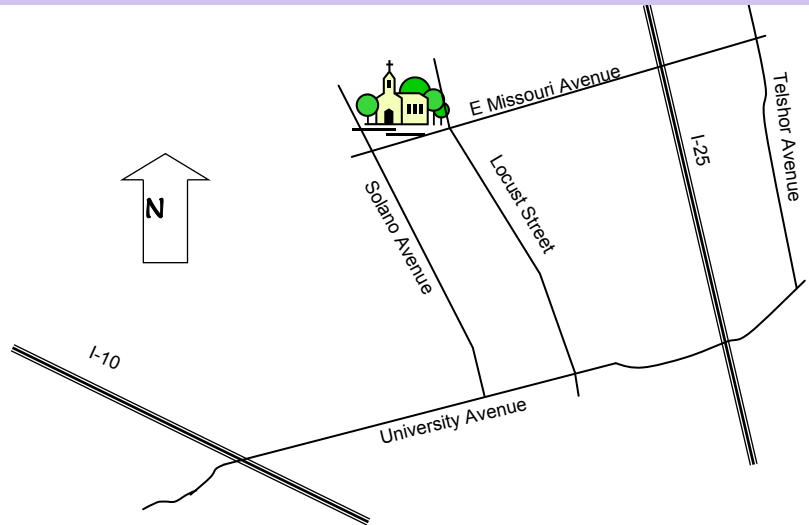

Directions to Peace Lutheran Church 1701 Missouri Avenue East

Peace Lutheran Church is on the NW corner of Missouri & Locust and the entrance to the parking lot is on Missouri. Park on the west side of the building and come through the main double glass doors.

From El Paso: From westbound I-10, take I-25 to Exit #1, University Avenue. Turn left at the light, move to the right hand lane. At Locust Street, turn right. Peace Lutheran is on the northwest corner of Missouri and Locust and the entrance to the parking lot is on Missouri.

From Deming: I-10 east, exit Mesilla Park/Main Street (exit 142). At Main Street turn right, turn right again in 2 blocks onto University Avenue. Continue eastbound on University to Locust Street and turn left. Peace Lutheran is on the northwest corner of Missouri and Locust and the entrance to the parking lot is on Missouri.

From Albuquerque or Alamogordo: Continue southbound on I-25. Take exit #1, University Avenue. Turn right at the light and right again on Locust Street. Peace Lutheran is on the northwest corner of Missouri and Locust and the entrance to the parking lot is on Missouri.